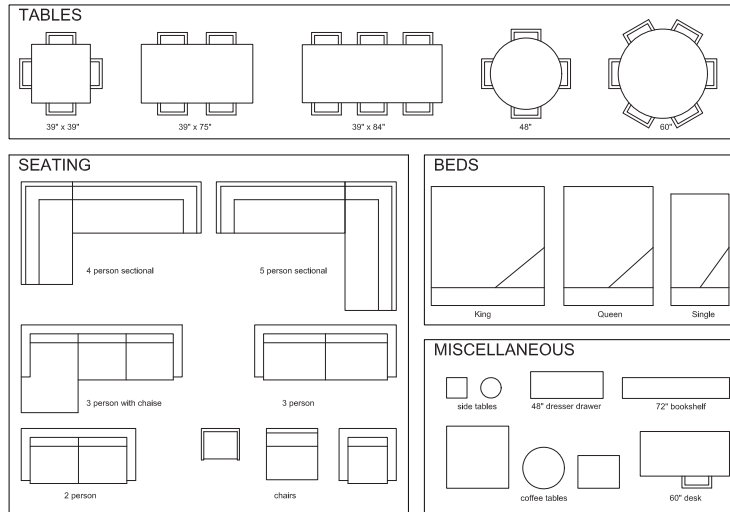

This is the landscape design for this week's Design Project.

06.04a Wu Cars Residence, California - Completed Landscape Design
DESIGN PROJECT

This sheet contains templates of typical residential furniture pieces. They are at the same scale as the plan documents for this project. Use them as a guide when working on the exercise by tracing the required elements into your concept design. Please note that this template has been scaled for use with this exercise. As the plans in each project are scaled to fit the page, be sure to always use the template provided with the particular project you are working on.