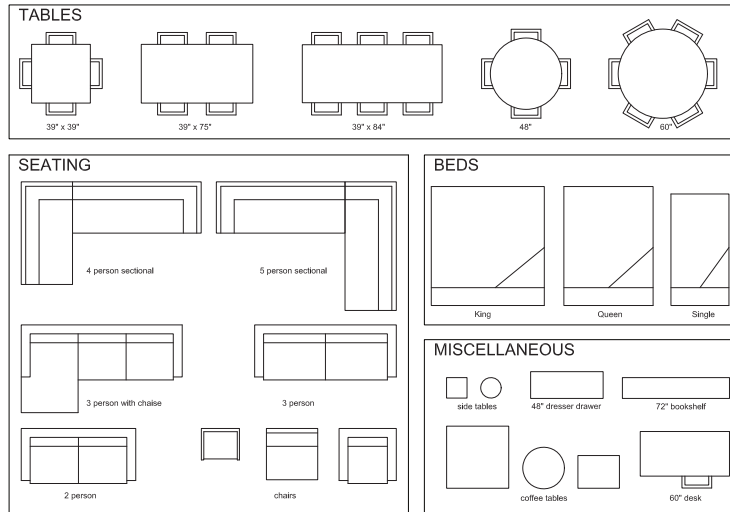

This is the landscape design for this week's Design Project.

This sheet contains templates of typical residential furniture pieces. They are at the same scale as the plan documents for this project. Use them as a guide when working on the exercise by tracing the required elements into your concept design. Please note that this template has been scaled for use with this exercise. As the plans in each project are scaled to fit the page, be sure to always use the template provided with the particular project you are working on.